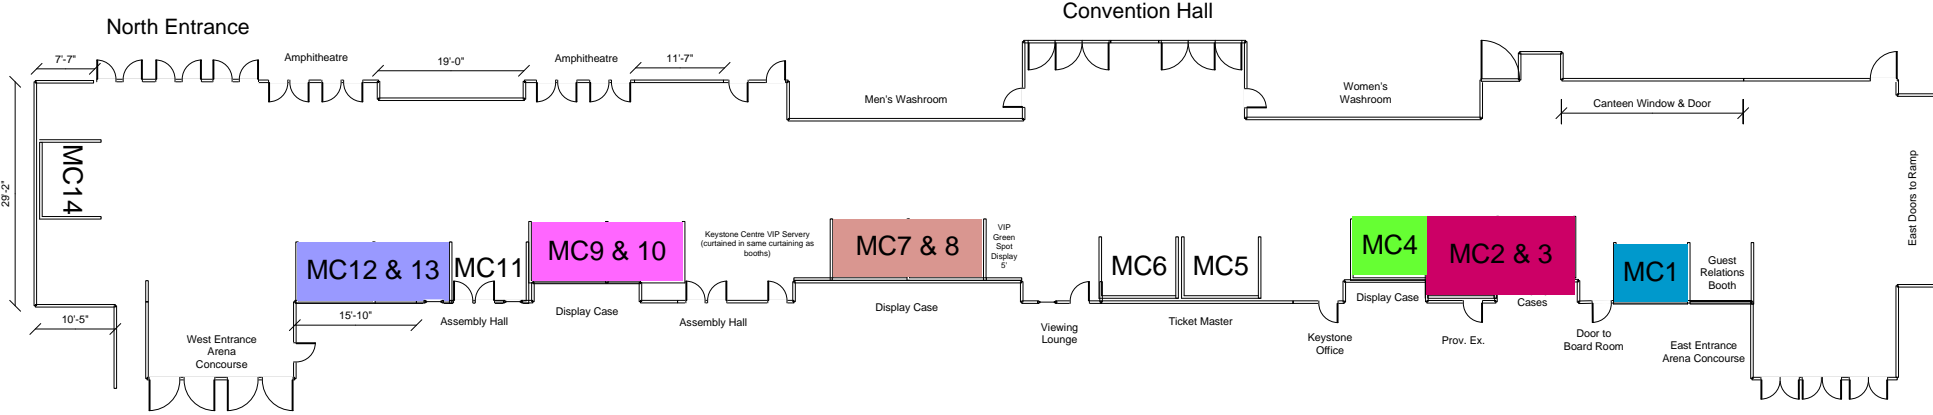

2018 RMWF Tradeshow Layout

Main Concourse

LAYOUT SUBJECT TO CHANGE

(as of September 30, 2017)

All booths in the Main Concourse are 10' wide X 8' deep